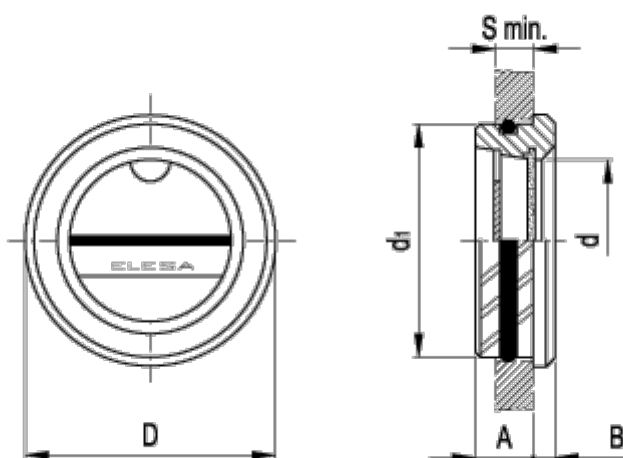

# Data Sheet

Article number: 2311010766

Description: E+G  
Oil level indicators push-fit HRT.40-60

## Measures

A	= 11
B	= 5.5
d	= 40
D	= 64
d1	= $\text{Ø}60 -0.2$
g	= 29
s min	= 9
Type	= HRT.40-60